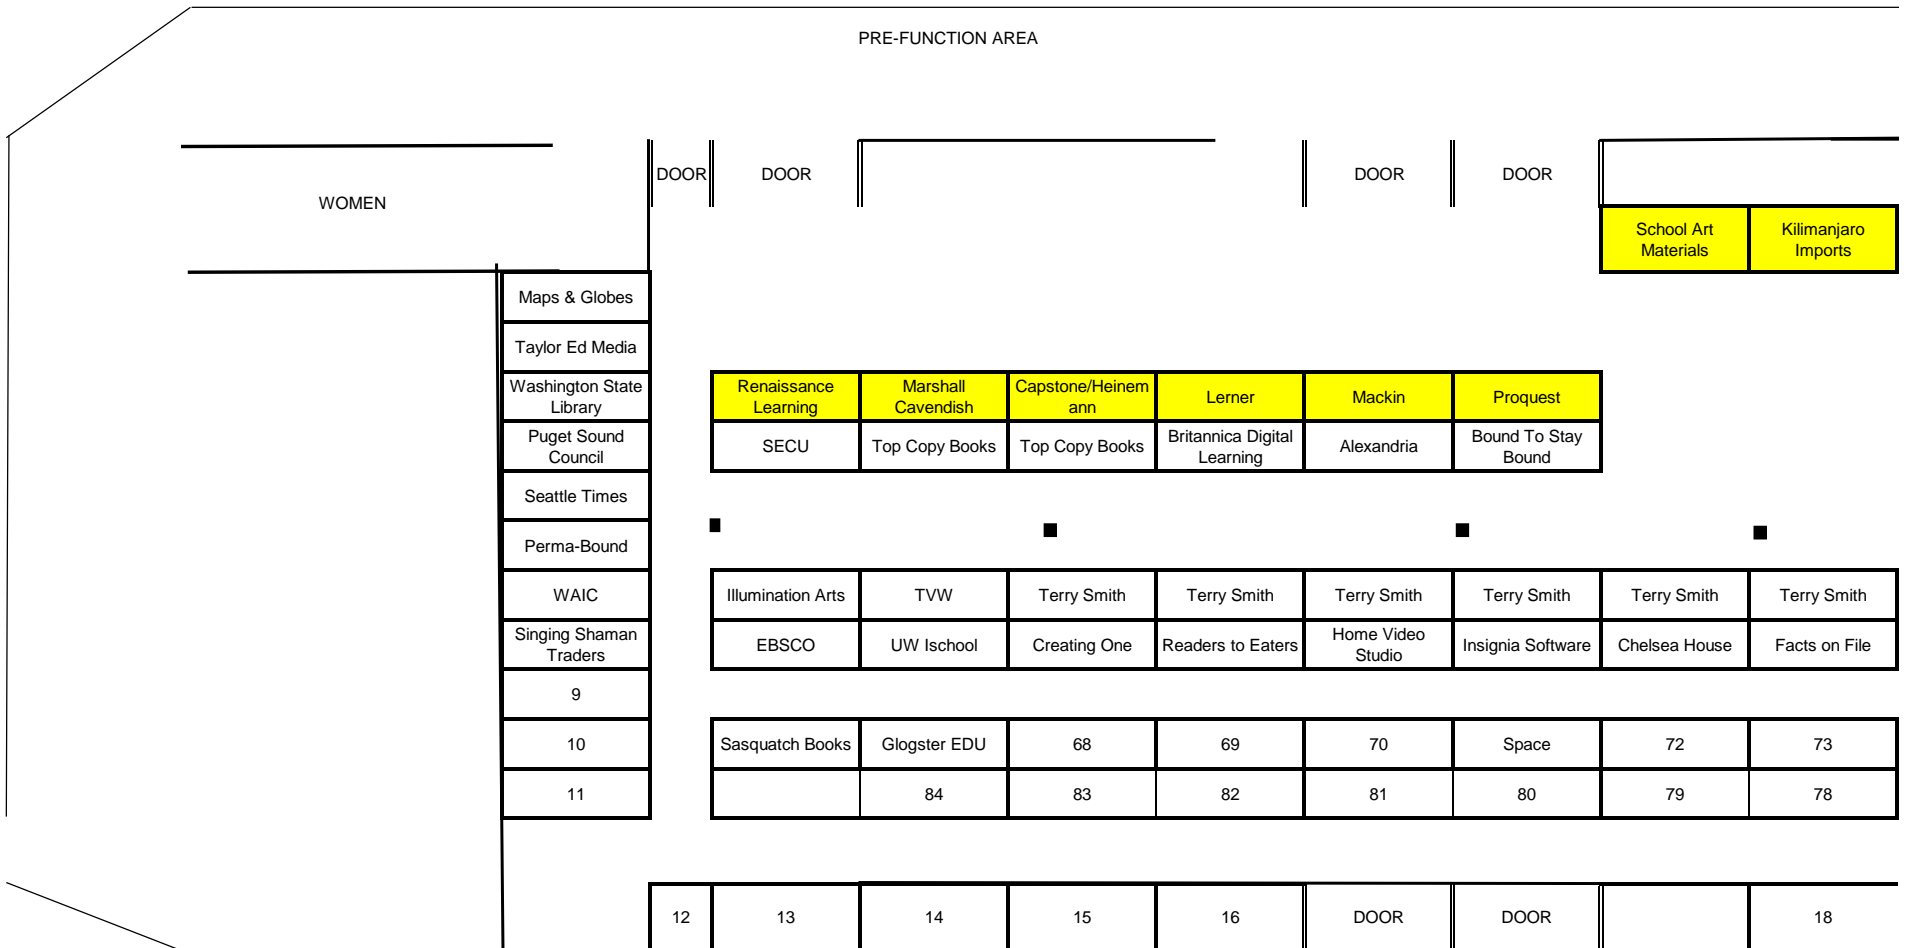

Spokane Convention Center

last updated:

Booths in yellow are premium booths. F

This is not accurate scale. For purposes of booth location only. All booths 8 x10.

Stop Falling
Productions

DOOR

DOOR

MEN