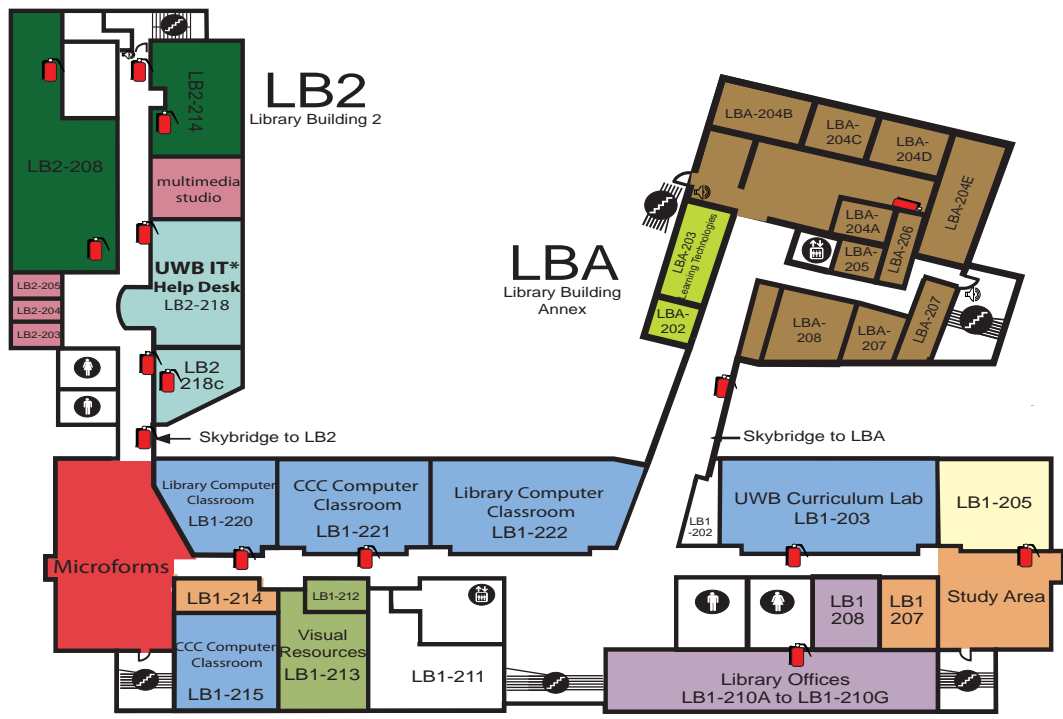

1

**Library Building 1 (LB1) - 1st Level**

- Copier/Printer
- Information Commons
- Information Commons Desk
- Media Collection
- Study Area/Viewing Listening Stations
- Reference Stacks
- Reserves

Subway / Vending & Change Machines, Elevator, Restroom, Stairs, Alarmed Door, Fire Extinguishers

Wireless internet available throughout the building. Internet ports where indicated and in all group study rooms.

2

**Library Building 1 (LB1) - 2nd Level**

- Microforms
- Classrooms
  - CCC Computer Classrooms LB1-221, LB1-215
  - Library Computer Classroom LB1-222, LB1-220
  - UWB Curriculum Classroom LB1-203
- Library Offices LB1-208, LB1-210
- Seminar Room LB1-205
- Visual Resources LB1-212, LB1-213
- Study Area/Media Study Rooms

**Library Building A (LBA) - 2nd Level**

- UWB IT Administrative Offices
- Learning Technologies

**Library Building 2 (LB2) - 2nd Level**

- UWB Information Technologies Helpdesk LB1-218
- Multi-Media Studio LB2-216

Internet Connection: Wireless internet available throughout the building. Internet ports where indicated and in all group study rooms.

N ← CCC

UWB → S